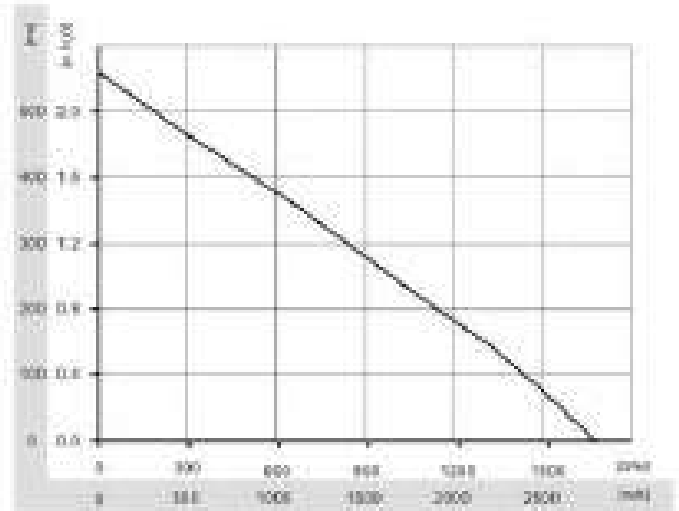

DC Brushless Centrifugal Fans 直流无刷离心风机 $\Phi 400-141$

Material: Impeller completely made of sheet aluminum.
Technical features: Control input 0-10 VDC/PWM
Motor protect: Tach output, locked-rotor protection, current limited, soft start
Bearing: Ball bearing
Motor Insulation Class: IP42