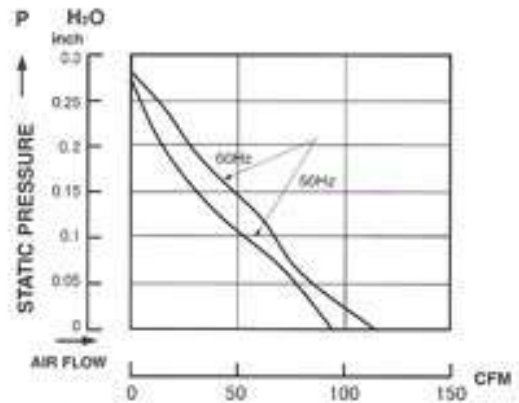

HIGHLIGHTING THE NEW PRODUCTS-AC AXIAL FAN

FLUSH TYPE

FP-108-1

120x120x38mm

FLUSH TYPE

FP-108ES

172x172x51mm

FLUSH TYPE