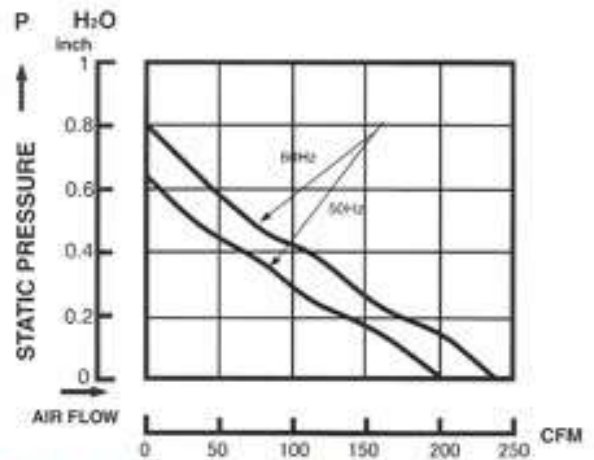

HIGHLIGHTING THE NEW PRODUCTS-AC AXIAL FAN

FLUSH TYPE

FP-108-1

120x120x38mm

FLUSH TYPE

FP-108ES

172x172x51mm

FLUSH TYPE