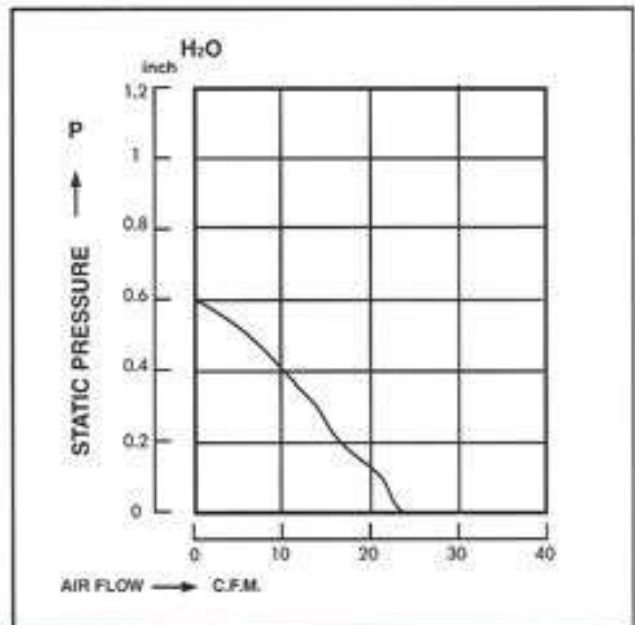

COMMONWEALTH DC BRUSHLESS BLOWER

CIC-120

120x120x31mm SATURN

DESIGN FEATURES

- *BEARING SYSTEM: BALL BEARING & SLEEVE BEARING
- *IMPELLER: PLASTIC WITH FIBER GLASS FILLED UL 94V-0
- *HOUSING: PLASTIC WITH FIBER GLASS FILLED UL 94V-0
- *MOTOR: BRUSHLESS DC
- *CONNECTING: WIRE LEADS
- *AVAILABLE FG-TYPE FOR SPEED SENSOR SIGNAL
- *AVAILABLE RD-TYPE FOR ROTOR LOCKED ACHIM SIGNAL

DIMENSIONS:MM

PERFORMANCE

SPECIFICATIONS

Specifications are subject to change without notice

MODEL NO.	VOLTAGE (VDC)	AIR (CFM)	VOLUME (M ³ /MIN)	CURRENT (A)	POWER (W)	SPEED (RPM)	STATIC PRESSURE (INCH-H ₂ O)	NOISE (dBA)
CIC-120	12	25	0.70	0.60	7.20	2700	0.60	45
CIC-120	24	25	0.70	0.33	7.92	2700	0.60	45