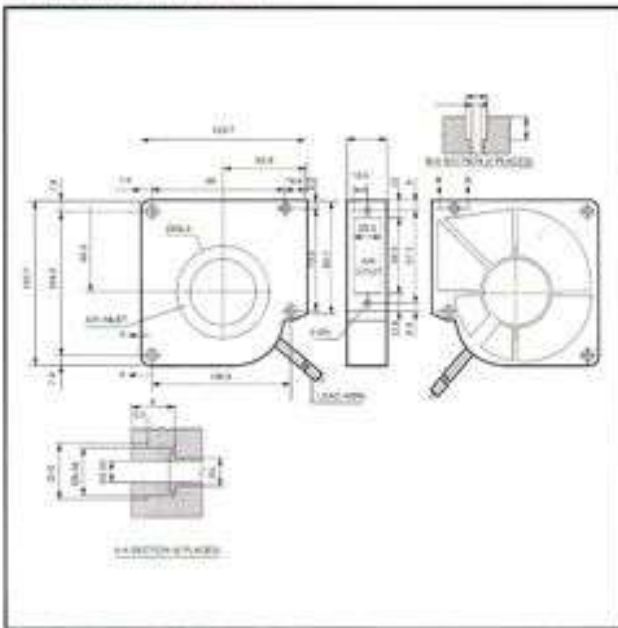

COMMONWEALTH DC BRUSHLESS BLOWER

CIC-120

120x120x31mm SATURN

DESIGN FEATURES

- *BEARING SYSTEM: BALL BEARING & SLEEVE BEARING
- *IMPELLER: PLASTIC WITH FIBER GLASS FILLED UL 94V-0
- *HOUSING: PLASTIC WITH FIBER GLASS FILLED UL 94V-0
- *MOTOR: BRUSHLESS DC
- *CONNECTING: WIRE LEADS
- *AVAILABLE FG-TYPE FOR SPEED SENSOR SIGNAL
- *AVAILABLE RD-TYPE FOR ROTOR LOCKED ACHIM SIGNAL

DIMENSIONS:MM

PERFORMANCE

SPECIFICATIONS

Specifications are subject to change without notice

MODEL NO.	VOLTAGE (VDC)	AIR (CFM)	VOLUME (M ³ /MIN)	CURRENT (A)	POWER (W)	SPEED (RPM)	STATIC PRESSURE (INCH-H ₂ O)	NOISE (dBA)
CIC-120	12	25	0.70	0.60	7.20	2700	0.60	45
CIC-120	24	25	0.70	0.33	7.92	2700	0.60	45